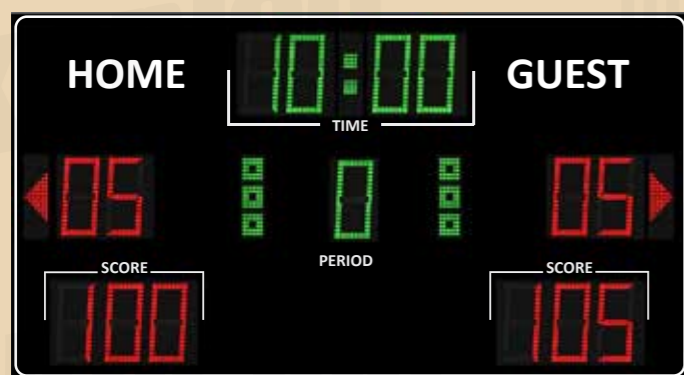

SCHOOL TYPE HALL SCOREBOARD

www.skorled.com

SBS 2000 / TECHNICAL PARAMETERS

Height	1000 mm
Width	2000 mm
Thickness	80 mm
Weight	24.3 kg
Power Consumption	60 W
Operating Voltage	220V - 260V
Operating Temperature	(-15°C) - (+55°C)
Protection Class	IP50
Type Of Material	Al
Guarantee Duration	2 Years
Frame Color	Mat Black
Mounting Kit Weight	7.2 kg

FUNCTIONS

Stopwatch
Score
Period
Break
Bonus
Total Faul
Main Console
Shot Clock Console
Game Time Console
Horn
24 - 14 Second
Referee Back Panel

SCHOOL TYPE HALL SCOREBOARD

www.skorled.com

SBS - 1200 / TECHNICAL PARAMETERS

Height	600 mm
Width	1200 mm
Thickness	80 mm
Weight	10 kg
Power Consumption	60 W
Operating Voltage	220V - 260V
Operating Temperature	(-15°C) - (+55°C)
Protection Class	IP50
Type Of Material	Al
Guarantee Duration	2 Years
Frame Color	Mat Black
Mounting Kit Weight	5 kg

FUNCTIONS

Stopwatch
Score
Period
Break
Bonus
Total Faul
Main Console
Shot Clock Console
Game Time Console
Horn
24 - 14 Second
Referee Back Panel

SKL-BVH-V2

S24 - 14