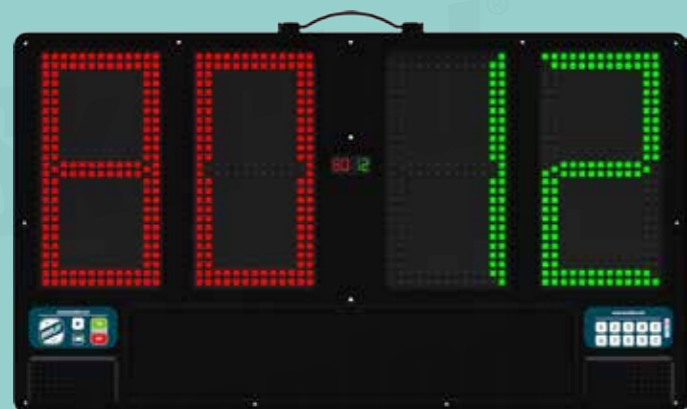

SKL-AFC-V1 (Astroturf-Football Controller)

SKL-AFC-V1 (Software)

ASTROTURF – FOOTBALL SCOREBOARD

www.skorled.com

SHS - 120 / TECHNICAL PARAMETERS

Height	600 mm
Width	1200 mm
Thickness	85 mm
Weight	14 kg
Maximum Power Consumption	108 W
Average Power Consumption	72 W
Operating Voltage	100 – 120V / 200V – 240V
Operating Temperature	(-40°C) – (+55°C)
Protection Class	IP54
Type Of Material	Al
Guarantee Duration	2 Years
Frame Color	Mat Black

SKL-ASC-V1

SKL-AFC-V1 (Astroturf-Football Controller)

SKL-AFC-V1 (Software)

SUBSTITUTION BOARD

www.skorled.com

SOD-75 / TECHNICAL PARAMETERS

Height	415 mm
Width	730 mm
Thickness	19 mm
Weight	2.5 kg
Average Power Consumption	45 W
Operating Voltage	14.8V
Operating Temperature	(-15°C) - (+55°C)
Protection Class	IP65
Type Of Material	ABS
Guarantee Duration	2 Years
Frame Color	Mat Black

FOOTBALL SCOREBOARD CONTROLLER

SKL - FPC - V2 / TECHNICAL PARAMETERS

Height	102 mm
Width	338 mm
Thickness	287 mm
Weight	2.6 kg
Average Power Consumption	3 W
Operating Voltage	10.8V - 16.8V
Operating Temperature	(-40°C) - (+55°C)
Discharge Duration	1 Day
Protection Class	IP54
Type Of Material	Al
Guarantee Duration	2 Years
Frame Color	Mat Black

ASTROTURF SCOREBOARD CONTROLLER

SKL - AFC - V1 / TECHNICAL PARAMETERS

Height	39 mm
Width	145 mm
Thickness	85 mm
Weight	0.35 kg
Maximum Power Consumption	0.5 W
Average Power Consumption	0.3 W
Operating Voltage	8.4V
Operating Temperature	(-40°C) - (+55°C)
Discharge Duration	4 Day
Protection Class	IP54
Guarantee Duration	2 Years
Frame Color	Mat Black