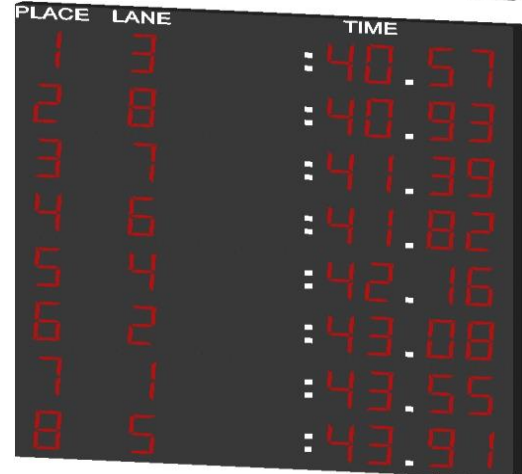

Race Starter (STR-100)

Touchpad (ST-2490-F)

Lane Box (SKL-LB-V1)

Thermal Printer (SKL-ETP-5V)

Swimming Controller (SKL-SWC-V2)

EQUIPMENTS

- 1 piece race starter (STR – 100)
- As many as number of lanes touchpad (ST – 2490 – F) (It might be increased or decreased according to number of far or near lanes.)
- As many as number of lanes lane box (SKL – LB – V1) (It might increased or decreased according to number of far or near lanes.)
- 1 piece thermal printer (SKL – ETP – 5V)
- 1 piece swimming controller (SKL – SWC – V2)
- 1 piece lap-length-time module (SKL – SLT – 2L)
- 1 piece event-heat-record module (SKL – SEHR – 2L)
- 1 piece lane scoreboard (SKL – SPL – X) (The number of lines can increase or decrease depending on the number of lanes.)
- 1 piece team point module (SKL – STP – 2L)
- 2 pieces lap module (SKL – SLAP – S)

OPTIONAL EQUIPMENTS

- Scoreboard can be produced with display size of 25 cm or 30 cm or according to display color as special.

EKİPMANLAR

- 1 adet race starter (STR – 100)
- Kulvar sayısı kadar touchpad (ST – 2490 – F) (Uzak veya yakın kulvar sayısına göre artırılıp azaltılabilir.)
- Kulvar sayısı kadar lane box (SKL – LB – V1) (Uzak veya yakın kulvar sayısına göre artırılıp azaltılabilir.)
- 1 adet thermal printer (SKL – ETP – 5V)
- 1 adet swimming controller (SKL – SWC – V2)
- 1 adet lap-length-time module (SKL – SLT – 2L)
- 1 adet event-heat-record module (SKL – SEHR – 2L)
- 1 adet lane scoreboard (SKL – SPL – X) (Kulvar sayısına göre satır sayısı artırılıp azaltılabilir.)
- 1 adet team point module (SKL – STP – 2L)
- 2 adet lap module (SKL – SLAP – S)

OPSİYONEL EKİPMANLAR

- Skorbord, display boyutu 25 ya da 30 cm olacak şekilde veya display renğine göre özel üretilebilir.

**Lap-Length-Time Module (SKL-SLT-2L)
Event-Heat-Record Module (SKL-SEHR-2L)
Lane Scoreboard (SKL-SPL-8)**