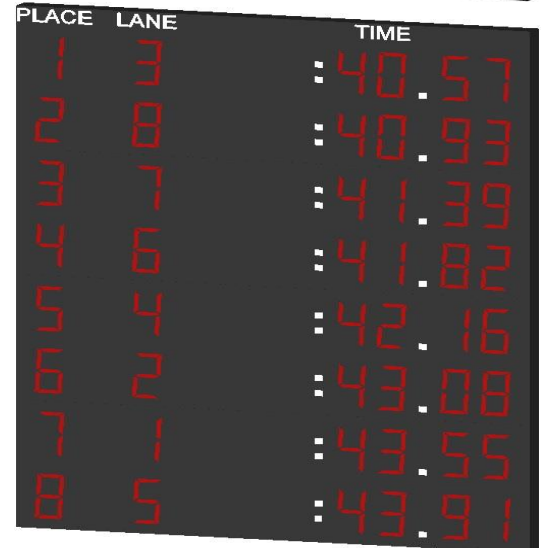

Race Starter (STR-100)

Touchpad (ST-2490-F)

Lane Box (SKL-LB-V1)

Thermal Printer (SKL-ETP-5V)

Swimming Controller (SKL-SWC-V2)

**Lap-Length-Time Module (SKL-SLT-2L)
Event-Heat-Record Module (SKL-SEHR-2L)
Lane Scoreboard (SKL-SPL-8)**

EQUIPMENTS

- 1 piece race starter (STR – 100)
- As many as number of lanes touchpad (ST – 2490 – F) (It might be increased or decreased according to number of far or near lanes.)
- As many as number of lanes lane box (SKL – LB – V1) (It might be increased or decreased according to number of far or near lanes.)
- 1 piece thermal printer (SKL – ETP – 5V)
- 1 piece swimming controller (SKL – SWC – V2)
- 1 piece lap-length-time module (SKL – SLT – 2L)
- 1 piece event-heat-record module (SKL – SEHR – 2L)
- 1 piece lane scoreboard (SKL – SPL – X) (The number of lines can increase or decrease depending on the number of lanes.)

OPTIONAL EQUIPMENTS

- Lap and team points scorebord modules can add to the scoreboard.
- Scoreboard can be produced with display size of 25 cm or 30 cm or according to display color as special.

EKİPMANLAR

OPSİYONEL EKİPMANLAR

- Skorborda lap veya takım puanları skorbord modülleri eklenebilir.
- Skorbord, display boyutu 25 ya da 30 cm olacak şekilde veya display rengine göre özel üretilebilir.